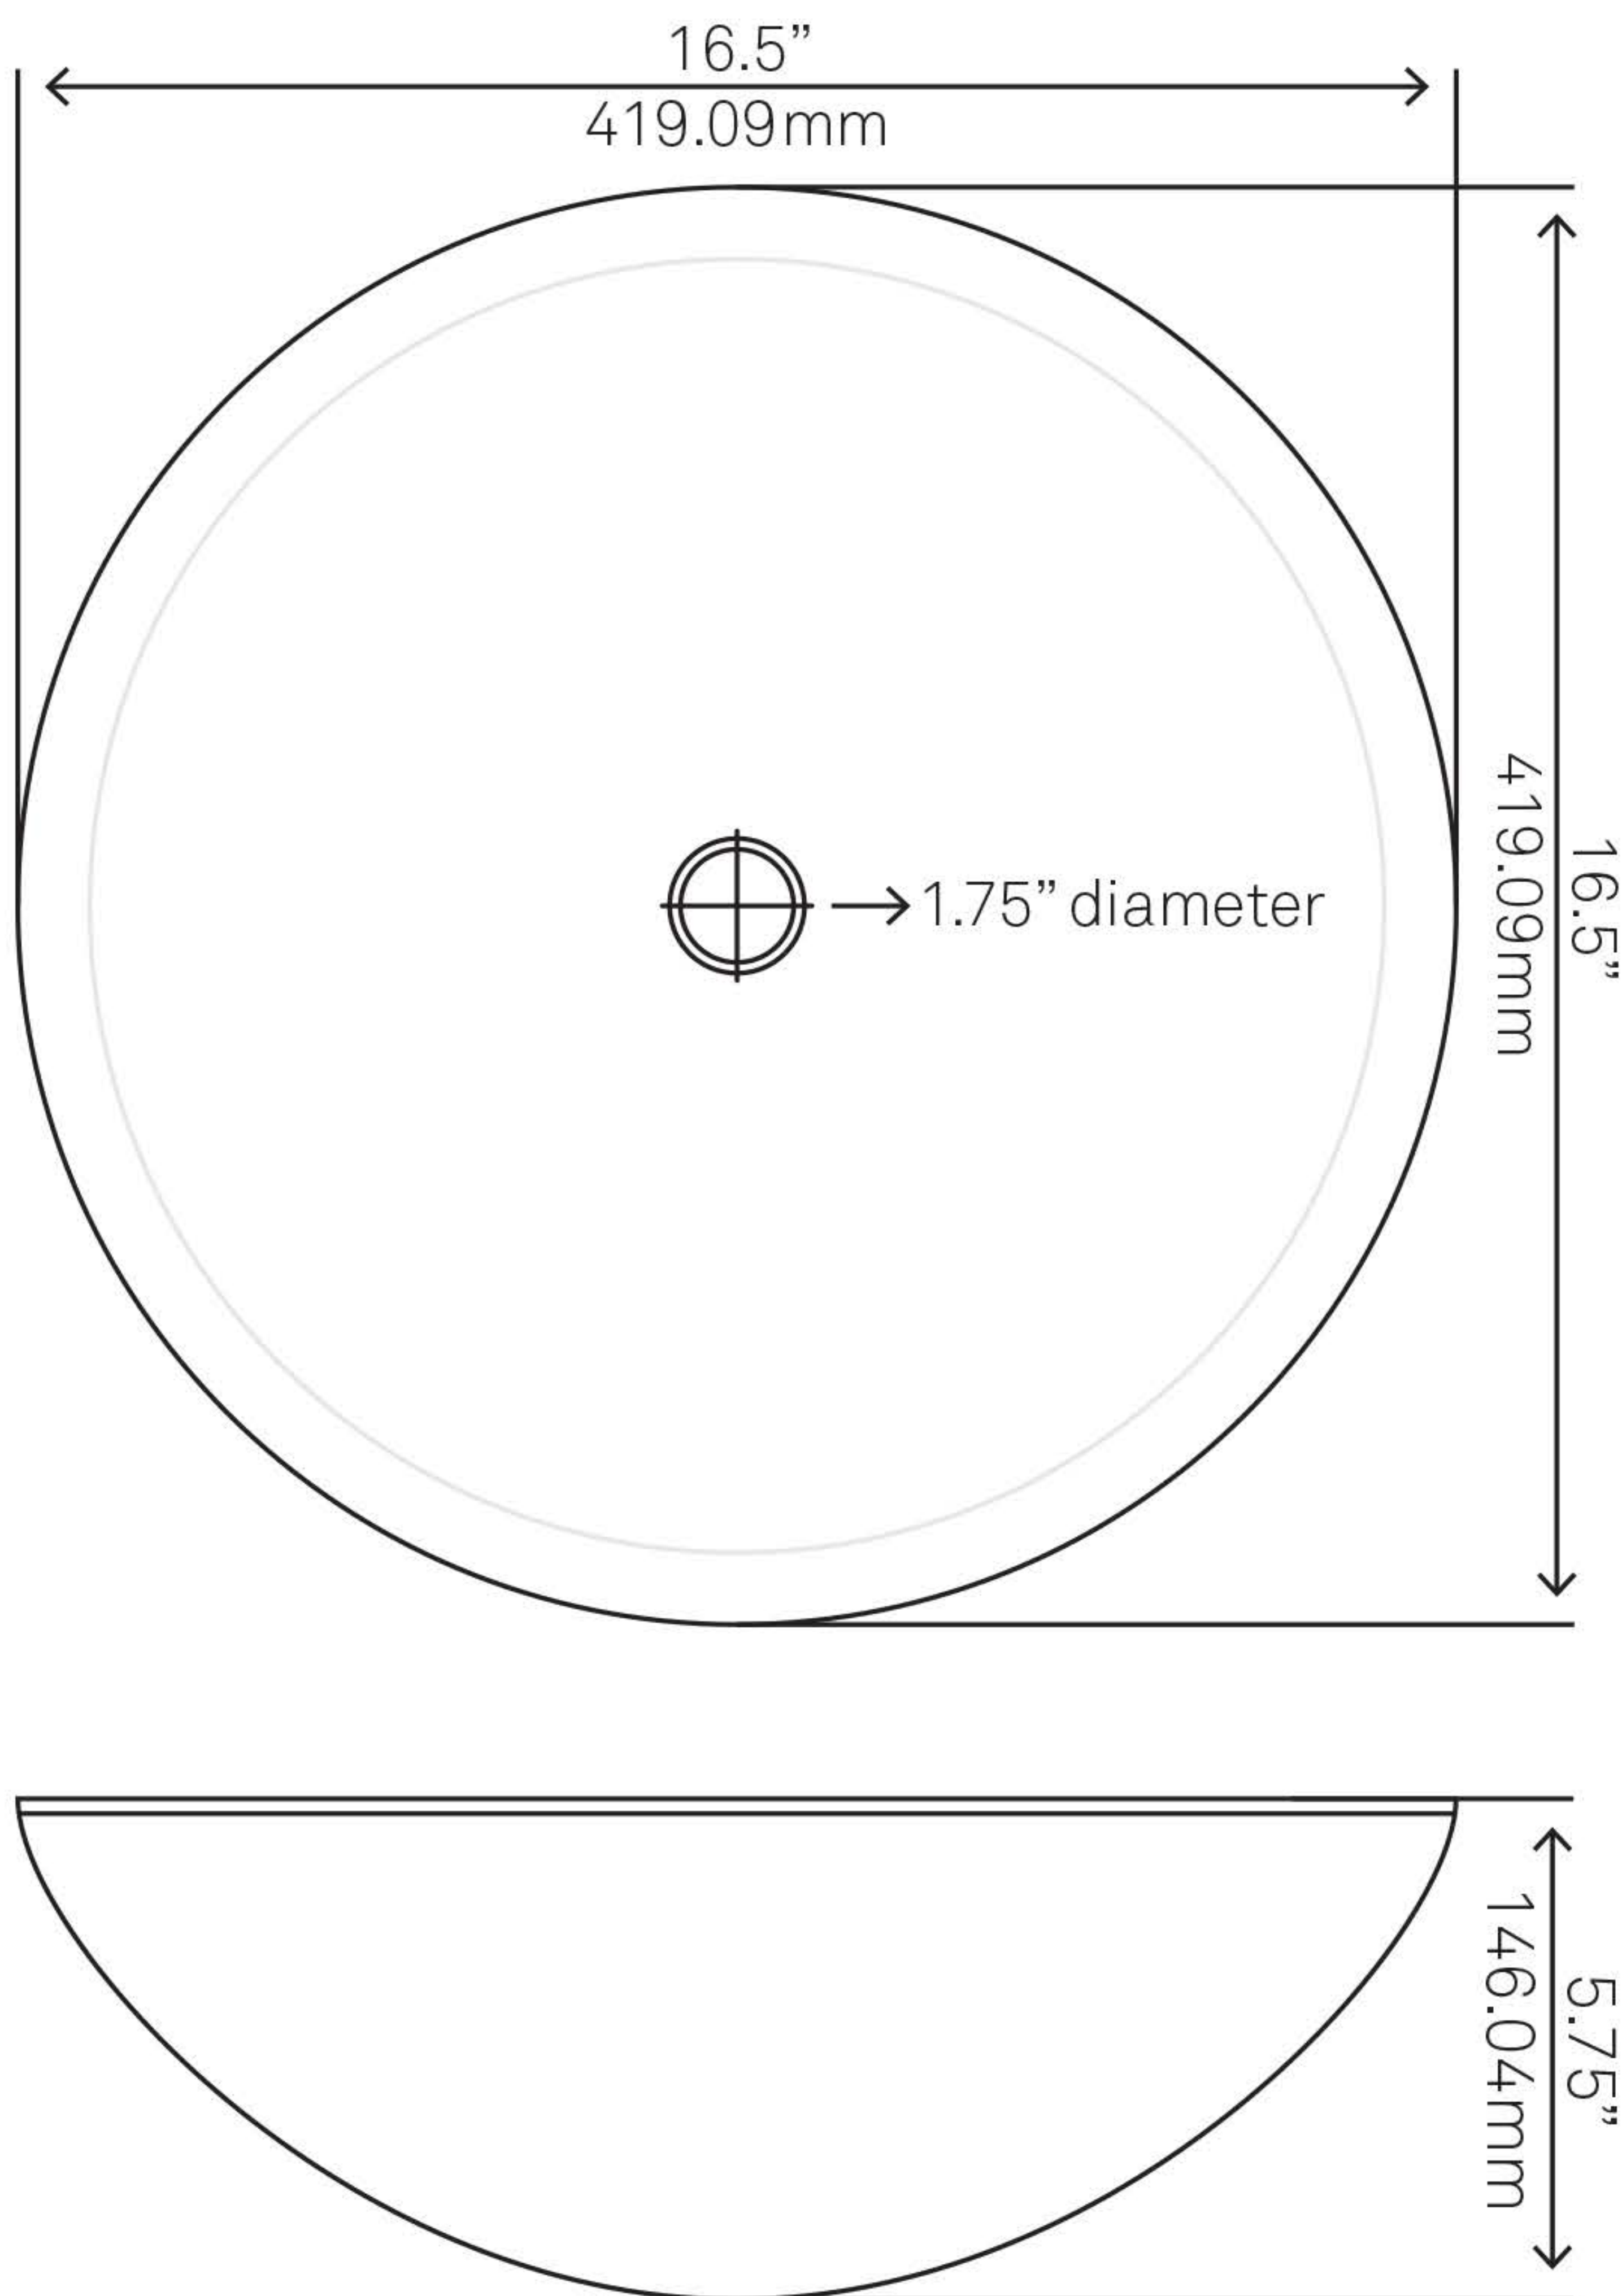

NOHP-G020 CELEBRAZIONE Glass Vessel Bathroom Sink

Requested By: _____

Specific Features: _____

STANDARD SPECIFICATIONS:

- Round hand painted vessel sink
- Yellow, blue and pink with brown center
- High tempered glass
- Stain and scratch resistant inside
- Textured painted outside
- Above counter installation
- Standard U.S. plumbing connection
- 1.75-inch drain opening